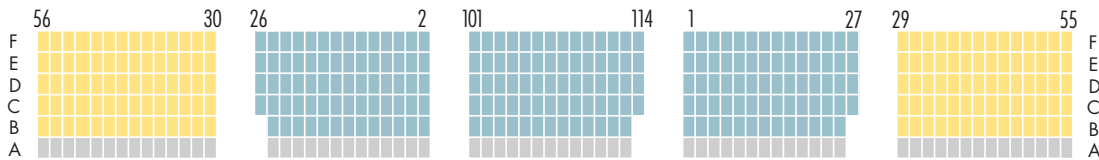

Kleinhans Music Hall

BlueCross BlueShield Pops Series Seating Chart

Upper Balcony

Middle Balcony

Lower Balcony

Main Floor Rear

Main Floor Front

Seats numbered even numbers only

Numbered consecutively

Seats numbered odd numbers only