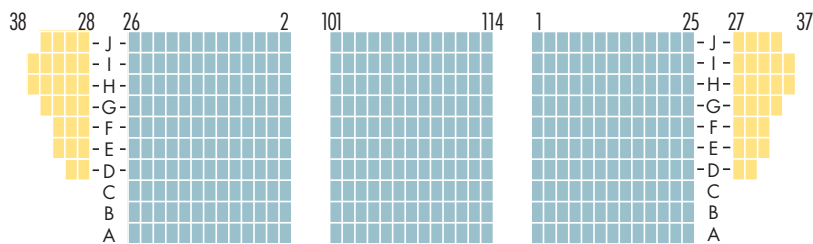

Kleinhans Music Hall

BlueCross BlueShield Pops Series Seating Chart

Upper Balcony

Middle Balcony

Lower Balcony

Main Floor Rear

Main Floor Front

Seats numbered even numbers only

Numbered consecutively

Seats numbered odd numbers only