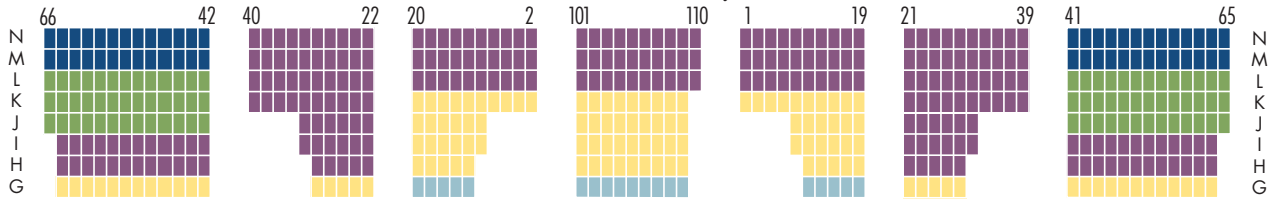

Kleinhans Music Hall

BlueCross BlueShield Pops Series Seating Chart

Upper Balcony

Middle Balcony

Lower Balcony

Main Floor Rear

Main Floor Front

Seats numbered even numbers only

Numbered consecutively

Seats numbered odd numbers only