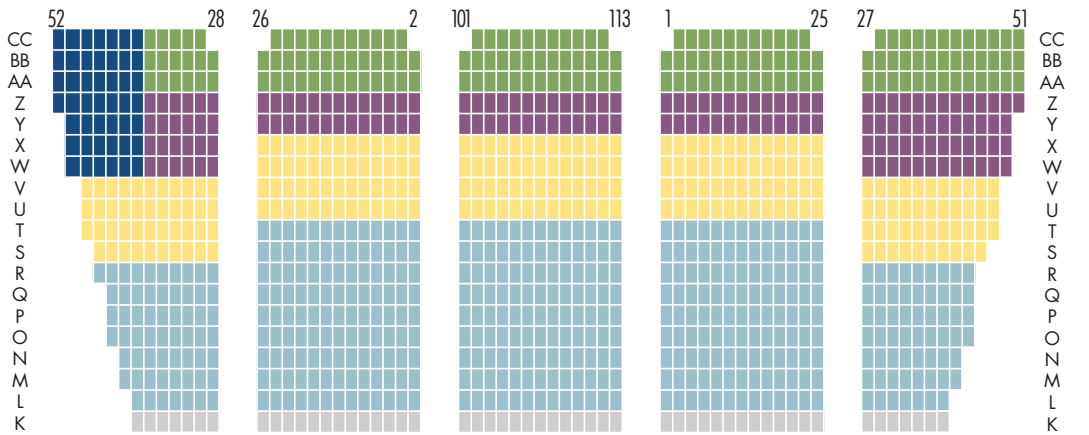

Kleinhans Music Hall

BlueCross BlueShield Pops Series Seating Chart

Upper Balcony

Middle Balcony

Lower Balcony

Main Floor Rear

Main Floor Front

Seats numbered even numbers only

Numbered consecutively

Seats numbered odd numbers only