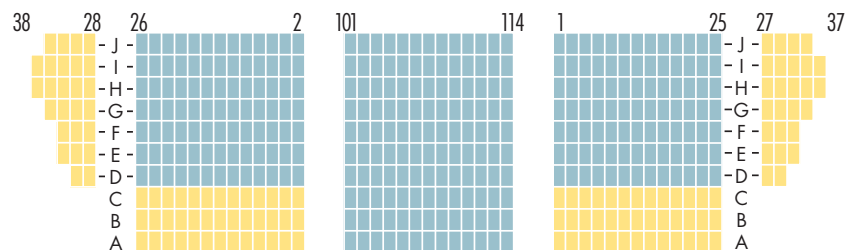

Kleinhans Music Hall

M&T Bank Classics Series Seating Chart

Upper Balcony

Middle Balcony

Lower Balcony

Main Floor Rear

Main Floor Front

Seats numbered even numbers only

Numbered consecutively

Seats numbered odd numbers only