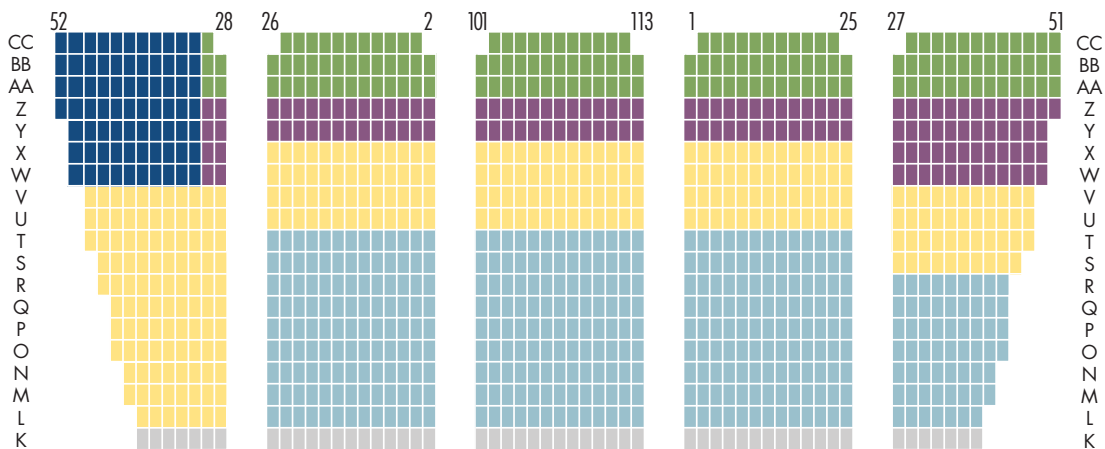

Kleinhans Music Hall

M&T Bank Classics Series Seating Chart

Upper Balcony

Middle Balcony

Lower Balcony

Main Floor Rear

Main Floor Front

Seats numbered even numbers only

Numbered consecutively

Seats numbered odd numbers only