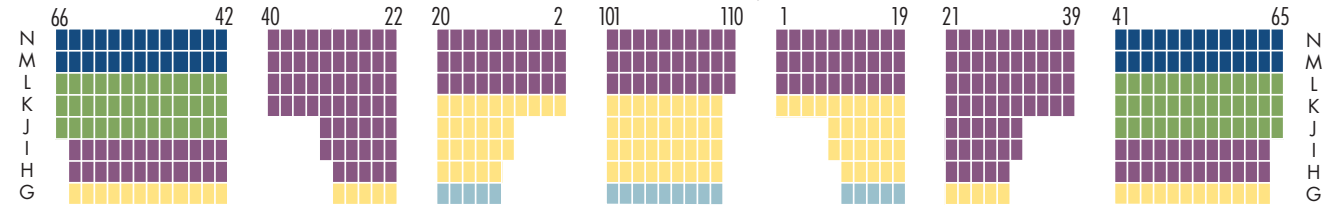

Kleinhans Music Hall

M&T Bank Classics Series Seating Chart

Upper Balcony

Middle Balcony

Lower Balcony

Main Floor Rear

Main Floor Front

Seats numbered even numbers only

Numbered consecutively

Seats numbered odd numbers only